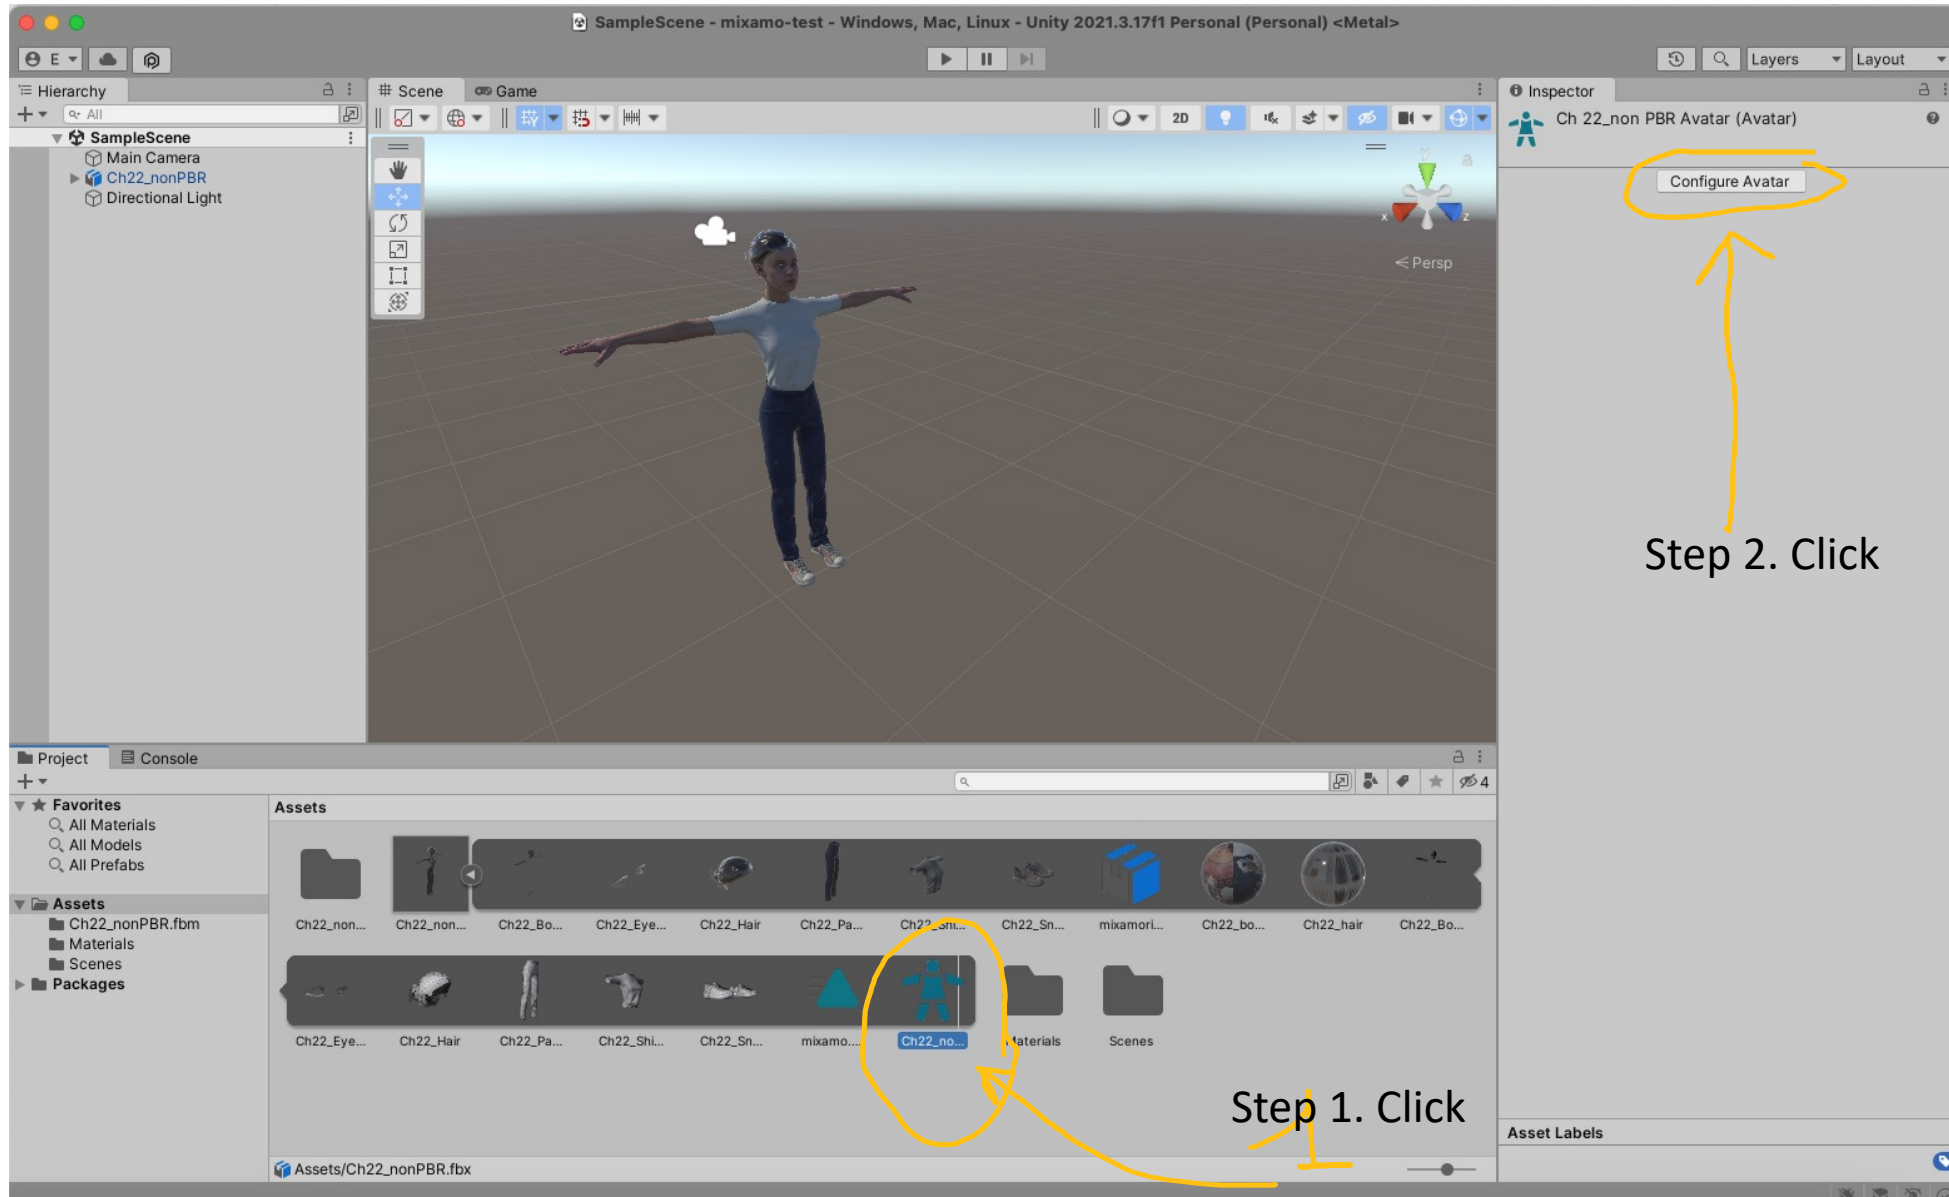

Open the Avatar Configuration in Unity

Open the Avatar Configuration in Unity

Unity – Nuitrack bones mapping

Unity visualizer of rig structure and bones' name

Nuitrack name of bones and their location