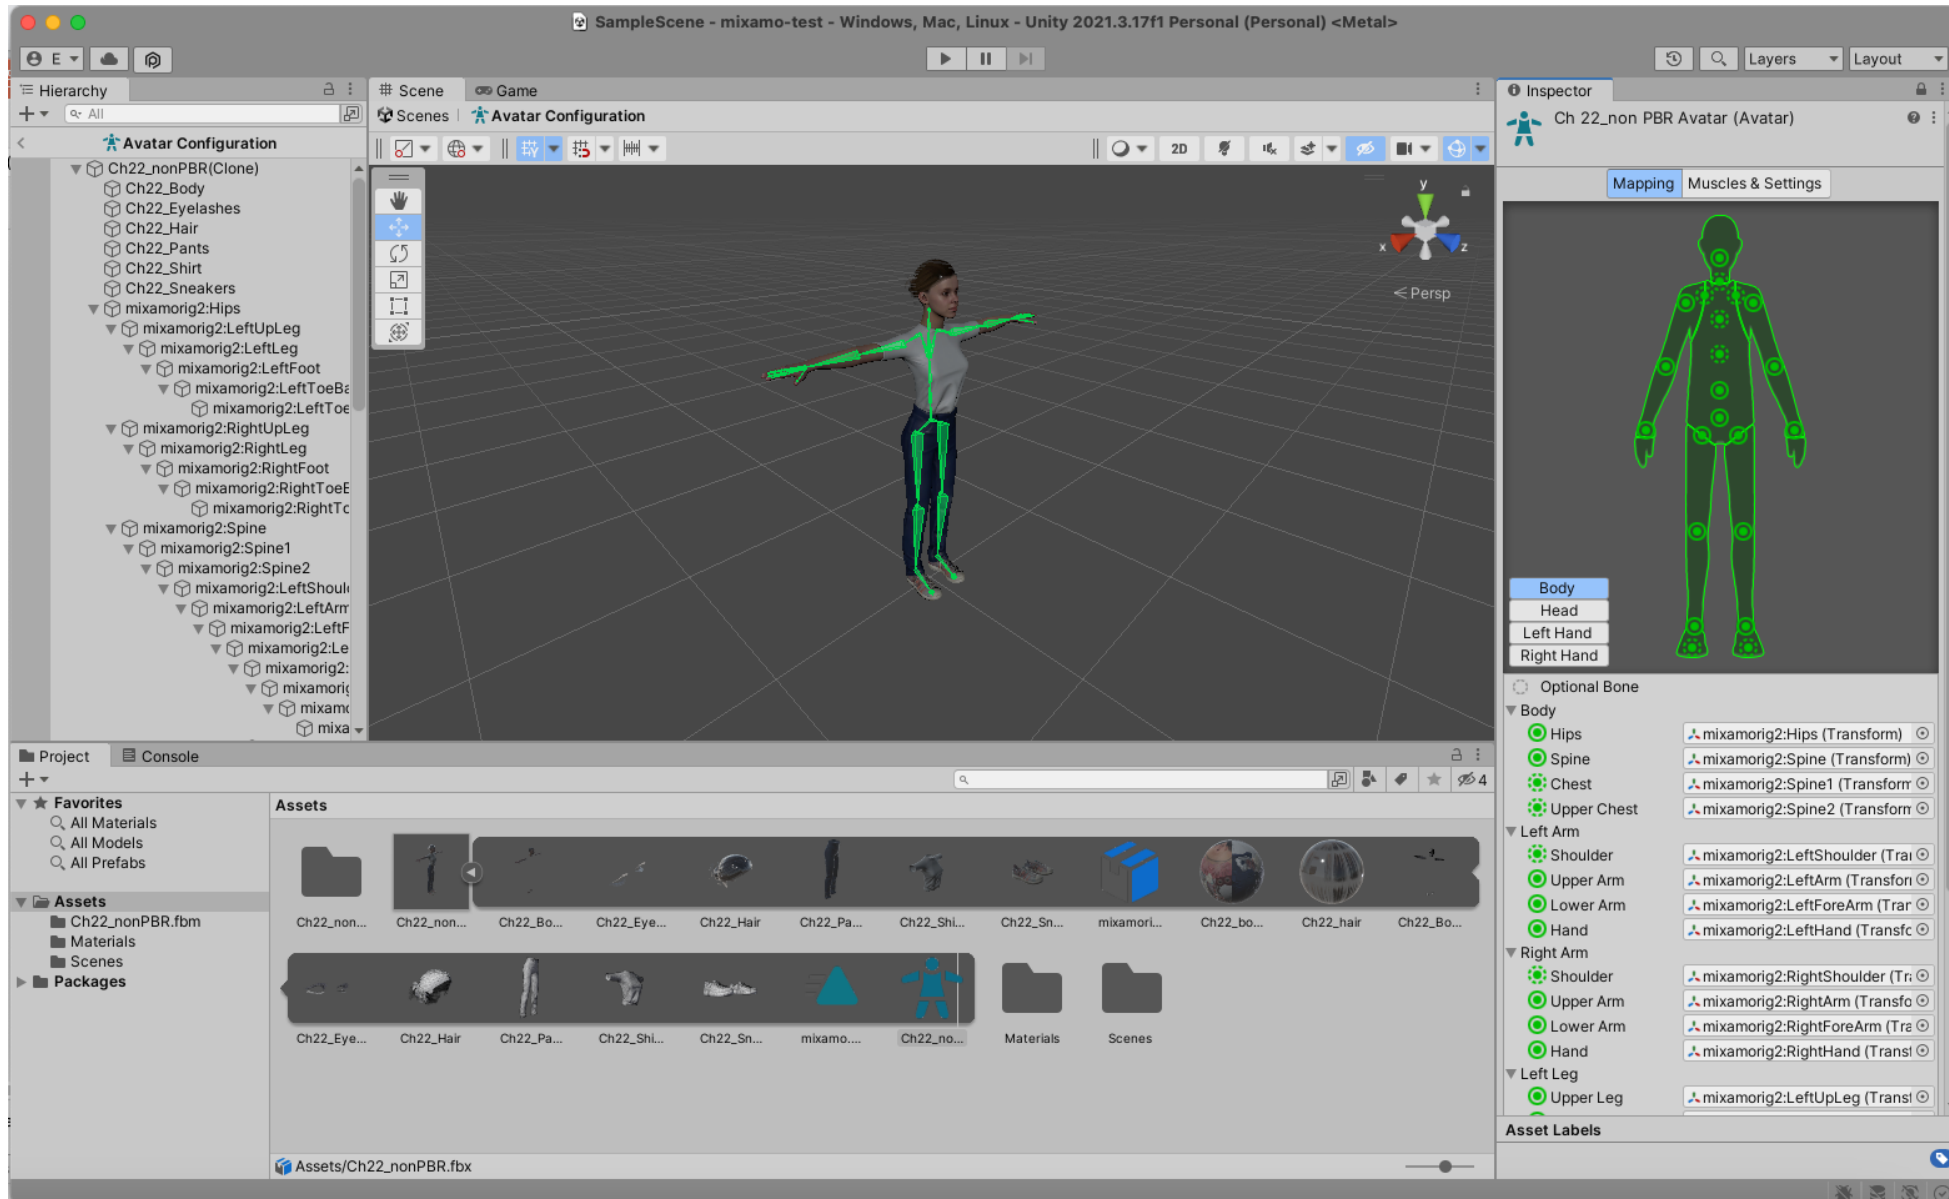

Open the Avatar Configuration in Unity

Open the Avatar Configuration in Unity

Unity – Nuitrack bones mapping

Unity visualizer of rig structure and bones' name

Nuitrack name of bones and their location