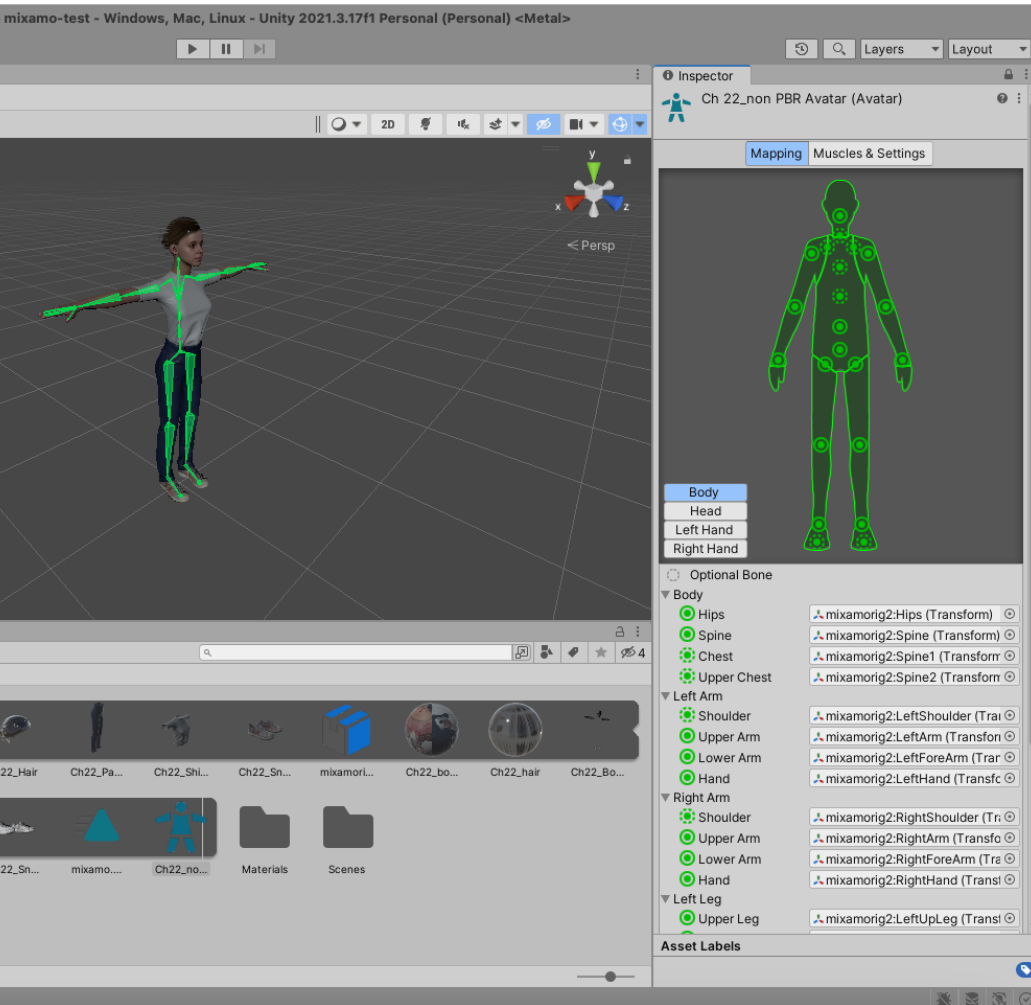

Open the Avatar Configuration in Unity

Open the Avatar Configuration in Unity

Unity – Nuitrack bones mapping

Unity visualizer of rig structure and bones' name

Nuitrack name of bones and their location